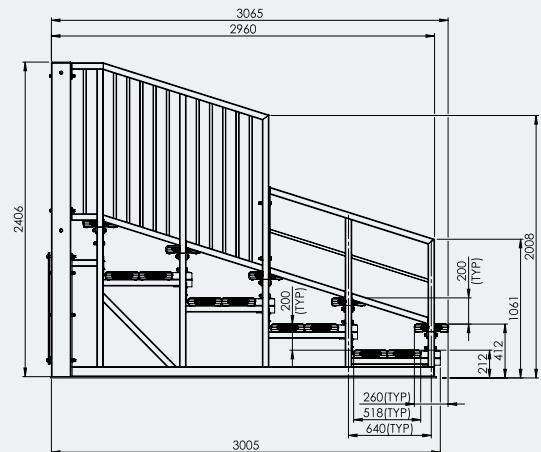

GRANDSTANDS

6M Deluxe Grandstand

Code: FEL6DG

5 Tier x 6m Deluxe Grandstand

Key Features

- Seats 50 – 60 people
- Optional walkway aisles for easy access
- Safe and sound – vertical safety railing & extra wide footrests
- Fully aluminium construction – will not rust
- All units can be customised in 1.5m increments
- Coloured Safety End Caps available in red, blue, green, purple, yellow and orange

Ideal for

- Sports Clubs
- Schools & Universities
- Council Grounds
- Any Outdoor Venue

Specifications

6M Deluxe Grandstand

Overall Plan: 6158mm L x 3065mm D x 2416mm H
(top of railing)

A Division of Felton International Group Pty Ltd
ABN 17 130 687 240