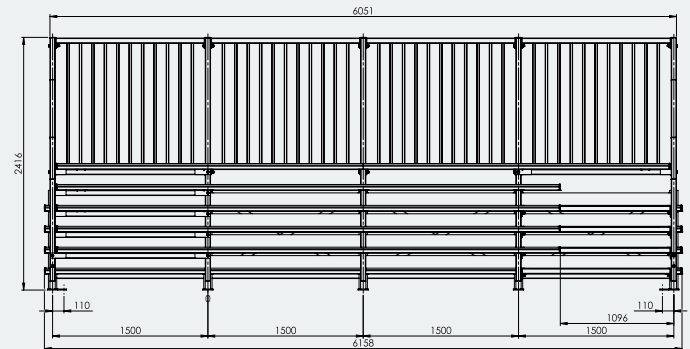

GRANDSTANDS

6M Deluxe Grandstand

Code: FEL6DG

5 Tier x 6m Deluxe Grandstand

Key Features

- Seats 50 – 60 people
- Optional walkway aisles for easy access
- Safe and sound – vertical safety railing & extra wide footrests
- Fully aluminium construction – will not rust
- All units can be customised in 1.5m increments
- Coloured Safety End Caps available in red, blue, green, purple, yellow and orange

Ideal for

- Sports Clubs
- Schools & Universities
- Council Grounds
- Any Outdoor Venue

Specifications

6M Deluxe Grandstand

Overall Plan: 6158mm L x 3065mm D x 2416mm H
(top of railing)

A Division of Felton International Group Pty Ltd
ABN 17 130 687 240