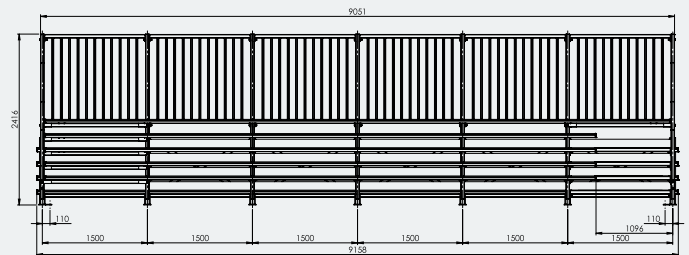

GRANDSTANDS

9M Deluxe Grandstand

Code: FEL9DG

The whole crowd gets a seat with our 9m Deluxe Grandstand setting!

Key Features

- Seats 90-100 people
- Optional central walkway aisle and handrails
- Safe and sound – vertical safety railing & extra wide footrests
- Fully aluminium construction – will not rust
- Coloured Safety End Caps available in red, blue, green, purple, yellow and orange

Ideal for

- Sports Clubs
- Schools & Universities
- Council Grounds
- Any Outdoor Venue

Specifications

9M Deluxe Grandstand

Overall Plan: 9158mm L x 3005mm D x 2416mm H (top of railing)

A Division of Felton International Group Pty Ltd
ABN 17 130 687 240