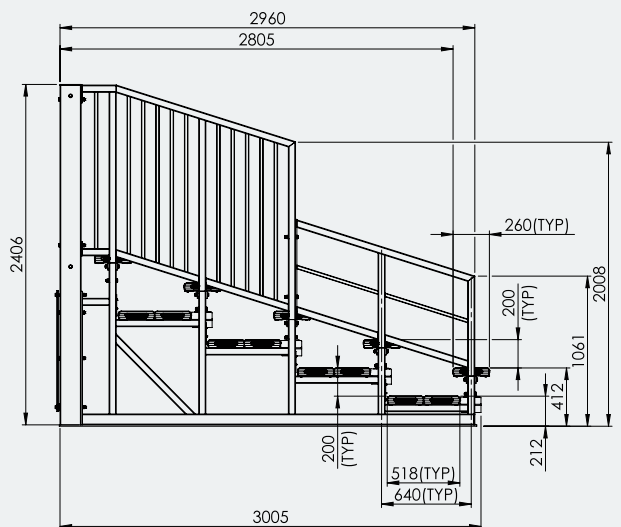

GRANDSTANDS

9M Deluxe Grandstand

Code: FEL9DG

The whole crowd gets a seat with our 9m Deluxe Grandstand setting!

Key Features

- Seats 90-100 people
- Optional central walkway aisle and handrails
- Safe and sound – vertical safety railing & extra wide footrests
- Fully aluminium construction – will not rust
- Coloured Safety End Caps available in red, blue, green, purple, yellow and orange

Ideal for

- Sports Clubs
- Schools & Universities
- Council Grounds
- Any Outdoor Venue

Specifications

9M Deluxe Grandstand

Overall Plan: 9158mm L x 3005mm D x 2416mm H (top of railing)

A Division of Felton International Group Pty Ltd
ABN 17 130 687 240