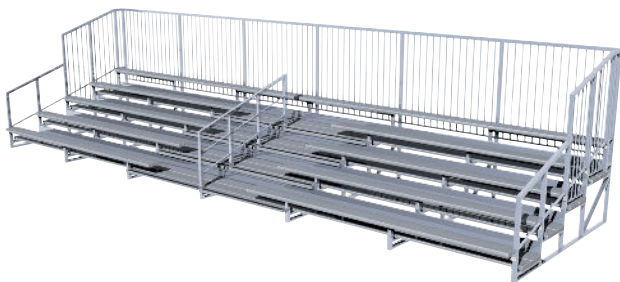

GRANDSTANDS

9M Deluxe Grandstand

Code: FEL9DG

The whole crowd gets a seat with our 9m Deluxe Grandstand setting!

Key Features

- Seats 90-100 people
- Optional central walkway aisle and handrails
- Safe and sound – vertical safety railing & extra wide footrests
- Fully aluminium construction – will not rust
- Coloured Safety End Caps available in red, blue, green, purple, yellow and orange

Ideal for

- Sports Clubs
- Schools & Universities
- Council Grounds
- Any Outdoor Venue

Specifications

9M Deluxe Grandstand

Overall Plan: 9158mm L x 3005mm D x 2416mm H (top of railing)

A Division of Felton International Group Pty Ltd
ABN 17 130 687 240