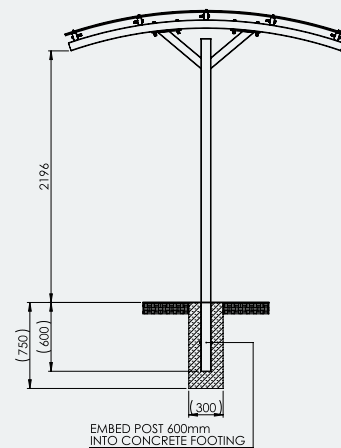

### Specifications

BBQ Shelter

**Overall Plan:** 2648mm L x 2457mm W x 2549mm H

**Inside Posts:** 2261mm L

A Division of Felton International Group Pty Ltd  
ABN 17 130 687 240