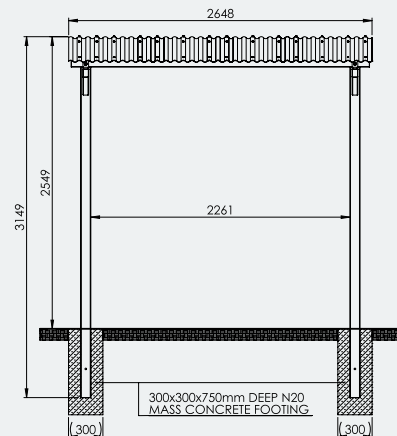

### Specifications

BBQ Shelter

**Overall Plan:** 2648mm L x 2457mm W x 2549mm H

**Inside Posts:** 2261mm L

A Division of Felton International Group Pty Ltd  
ABN 17 130 687 240