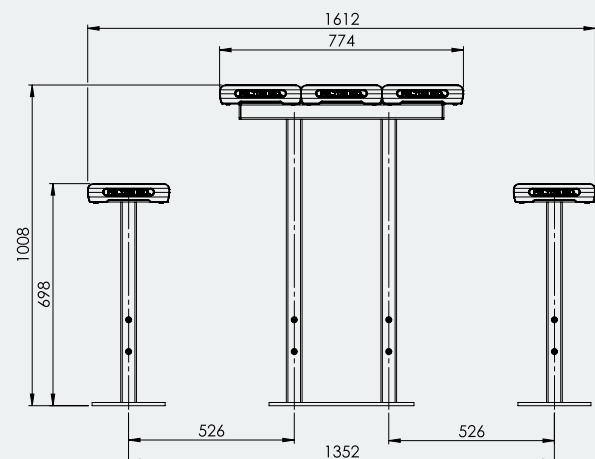

### Key Features

- Seats up to 8
- Perfect height for teens and adults
- Ideal for concreted areas
- Distances can be adjusted to personal preference during installation
- Bolt down option only for extra stability
- Coloured Safety End Caps available in red, blue, green, purple, yellow and orange

### Specifications

Chat 'n' Chill

**Overall Plan:** 2008mm L x 1612mm W x 1008mm H

**Table Top:** 2008mm L x 774mm W x 1008mm H

**Seat Height:** 698mm

A Division of Felton International Group Pty Ltd  
ABN 17 130 687 240