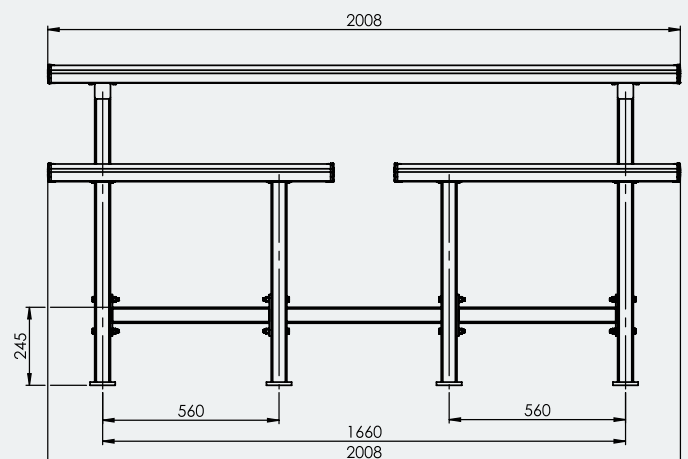

### Key Features

- Seats up to 8
- Perfect height for teens and adults
- Ideal for concreted areas
- Distances can be adjusted to personal preference during installation
- Bolt down option only for extra stability
- Coloured Safety End Caps available in red, blue, green, purple, yellow and orange

### Specifications

Chat 'n' Chill

**Overall Plan:** 2008mm L x 1612mm W x 1008mm H

**Table Top:** 2008mm L x 774mm W x 1008mm H

**Seat Height:** 698mm

A Division of Felton International Group Pty Ltd  
ABN 17 130 687 240