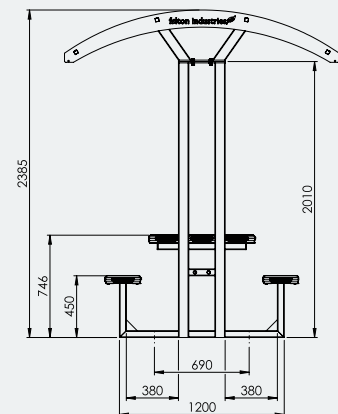

Ideal for

- Parks
- Playgrounds
- Sports Grounds
- Barbeque Areas

Specifications

Deluxe Broad Roof Sheltered Park Setting

Overall Plan: 2215mm L x 2000mm W x 2385mm H

Table Top: 2000mm L x 690mm W x 746mm H