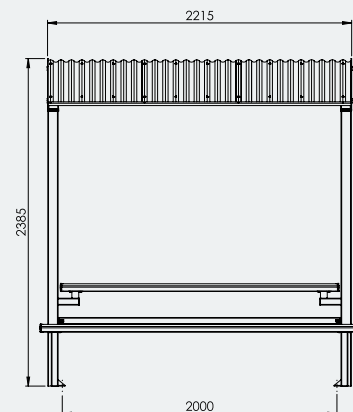

Ideal for

- Parks
- Playgrounds
- Sports Grounds
- Barbeque Areas

Specifications

Deluxe Broad Roof Sheltered Park Setting

Overall Plan: 2215mm L x 2000mm W x 2385mm H

Table Top: 2000mm L x 690mm W x 746mm H