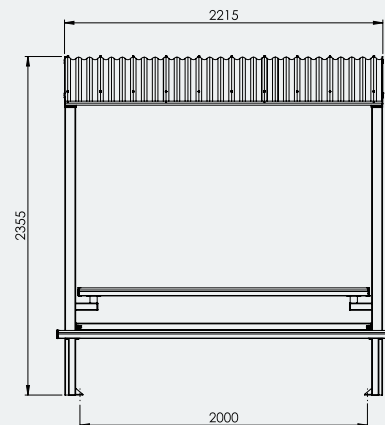

Ideal for

- Parks
- Playgrounds
- Sports Grounds
- Barbeque Areas

Specifications

Deluxe Sheltered Park Setting

Overall Plan: 2215mm L x 1646mm W x 2355mm H

Table Top: 2000mm L x 690mm W x 746mm H

A Division of Felton International Group Pty Ltd
ABN 17 130 687 240