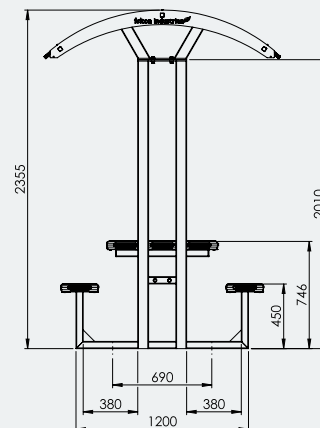

Ideal for

- Parks
- Playgrounds
- Sports Grounds
- Barbeque Areas

Specifications

Deluxe Sheltered Park Setting

Overall Plan: 2215mm L x 1646mm W x 2355mm H

Table Top: 2000mm L x 690mm W x 746mm H

A Division of Felton International Group Pty Ltd
ABN 17 130 687 240