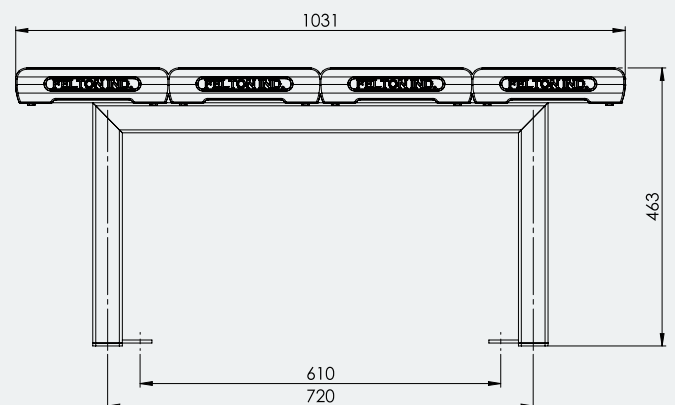

Key Features

- Movable lightweight aluminium
- Free standing with provision to bolt down
- Custom sizes available
- Coloured Safety End Caps available in red, blue, green, purple, yellow and orange

Ideal for

- Gyms
- Change Rooms
- Gardens
- Outdoor Areas

Specifications

Platform Seating

Overall Plan: 1208mm L x 1031mm W x 463mm H

A Division of Felton International Group Pty Ltd
ABN 17 130 687 240