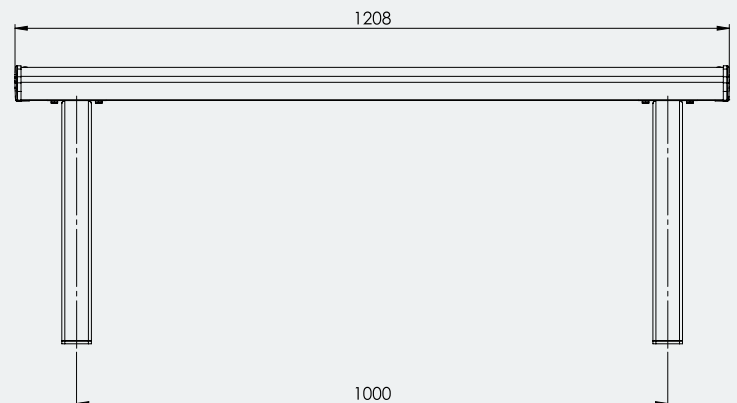

Key Features

- Movable lightweight aluminium
- Free standing with provision to bolt down
- Custom sizes available
- Coloured Safety End Caps available in red, blue, green, purple, yellow and orange

Ideal for

- Gyms
- Change Rooms
- Gardens
- Outdoor Areas

Specifications

Platform Seating

Overall Plan: 1208mm L x 1031mm W x 463mm H

A Division of Felton International Group Pty Ltd
ABN 17 130 687 240