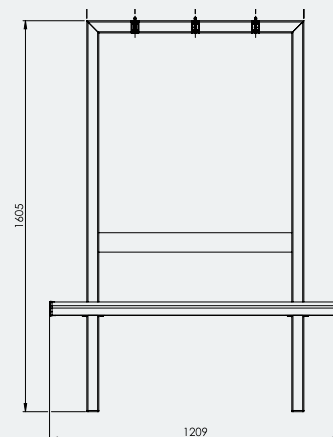

### Specifications

Single Sided Combo

**Overall Plan:** 1209mm L x 385mm D x 1605mm H

**Seat Height:** 453mm

A Division of Felton International Group Pty Ltd  
ABN 17 130 687 240