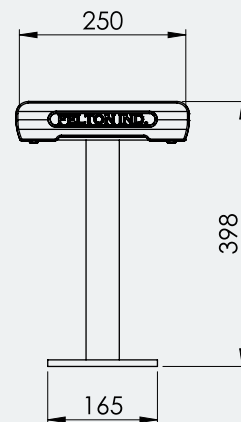

Key Features

- Available in 2, 3 and 4 metre lengths – Custom lengths available
- Rounded edges for safety and comfort
- Marine-grade anodised finish protects in any weather
- Bolt it down and keep it safe
- 3 and 4 metre lengths provided with additional centred leg support
- Wall mounting available
- Coloured Safety End Caps available in red, blue, green, purple, yellow and orange

Ideal for

- Sports Clubs
- Schools & Universities
- Council Grounds
- Any Indoor or Outdoor Venue

Specifications

Above Ground Bench Seat 2M

Overall Plan: 250mm W x 398mm H x 2008mm L

A Division of Felton International Group Pty Ltd
ABN 17 130 687 240