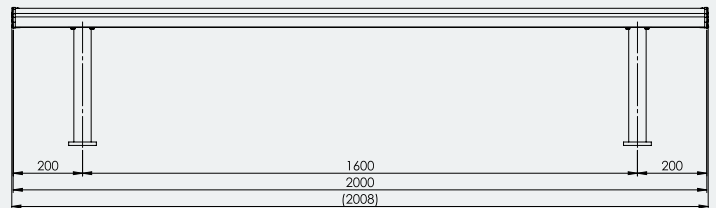

Key Features

- Available in 2, 3 and 4 metre lengths – Custom lengths available
- Rounded edges for safety and comfort
- Marine-grade anodised finish protects in any weather
- Bolt it down and keep it safe
- 3 and 4 metre lengths provided with additional centred leg support
- Wall mounting available
- Coloured Safety End Caps available in red, blue, green, purple, yellow and orange

Ideal for

- Sports Clubs
- Schools & Universities
- Council Grounds
- Any Indoor or Outdoor Venue

Specifications

Above Ground Bench Seat 2M

Overall Plan: 250mm W x 398mm H x 2008mm L

A Division of Felton International Group Pty Ltd
ABN 17 130 687 240