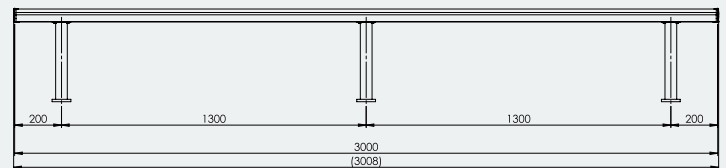

Ideal for

- Sports Clubs
- Schools & Universities
- Council Grounds
- Any Indoor or Outdoor Venue

Specifications

Above Ground Bench Seat 3M

Overall Plan: 250mm W x 398mm H x 3008mm L

A Division of Felton International Group Pty Ltd
ABN 17 130 687 240