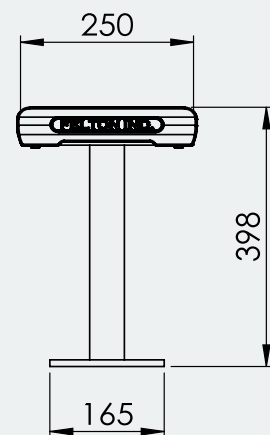

Ideal for

- Sports Clubs
- Schools & Universities
- Council Grounds
- Any Indoor or Outdoor Venue

Specifications

Above Ground Bench Seat 3M

Overall Plan: 250mm W x 398mm H x 3008mm L

A Division of Felton International Group Pty Ltd
ABN 17 130 687 240