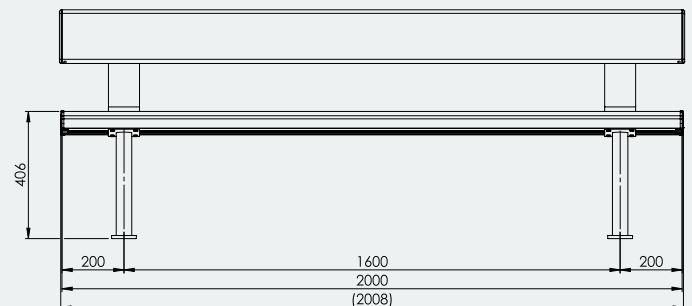

Ideal for

- Parks
- Schools
- Playgrounds
- Any Outdoor Areas

Specifications

Above Ground Bench Seat With Backrest 2M

Overall Plan: 489mm W x 730mm H x 2008mm L

Seat Height: 730mm

A Division of Felton International Group Pty Ltd
ABN 17 130 687 240