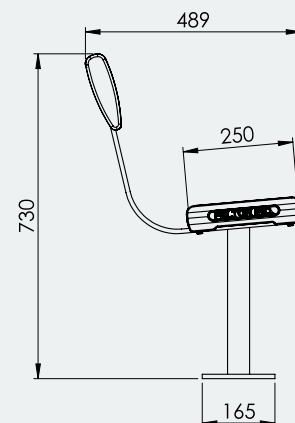

Ideal for

- Parks
- Schools
- Playgrounds
- Any Outdoor Areas

Specifications

Above Ground Bench Seat With Backrest 2M

Overall Plan: 489mm W x 730mm H x 2008mm L

Seat Height: 730mm

A Division of Felton International Group Pty Ltd
ABN 17 130 687 240