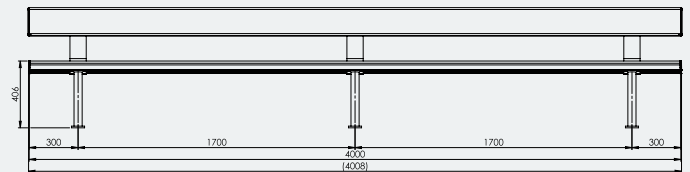

Ideal for

- Parks
- Schools
- Playgrounds
- Any Outdoor Areas

Specifications

Above Ground Bench Seat With Backrest 4M

Overall Plan: 489mm W x 730mm H x 4008mm L

Seat Height: 730mm

A Division of Felton International Group Pty Ltd
ABN 17 130 687 240