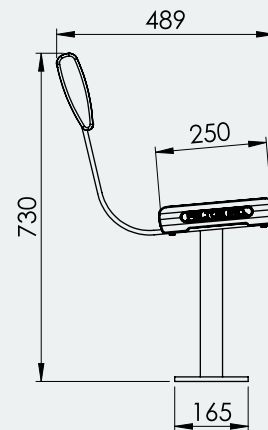

Ideal for

- Parks
- Schools
- Playgrounds
- Any Outdoor Areas

Specifications

Above Ground Bench Seat With Backrest 4M

Overall Plan: 489mm W x 730mm H x 4008mm L

Seat Height: 730mm

A Division of Felton International Group Pty Ltd
ABN 17 130 687 240