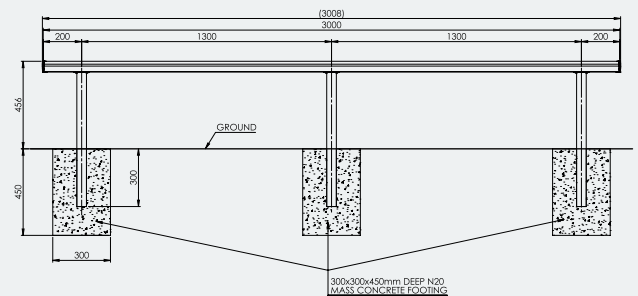

Ideal for

- Sports Clubs
- Schools & Universities
- Council Grounds
- Any Indoor or Outdoor Venue

Specifications

In-Ground Bench Seat 3M

Overall Plan: 250mm W x 758mm H x 3008mm L
(including leg support)

A Division of Felton International Group Pty Ltd
ABN 17 130 687 240