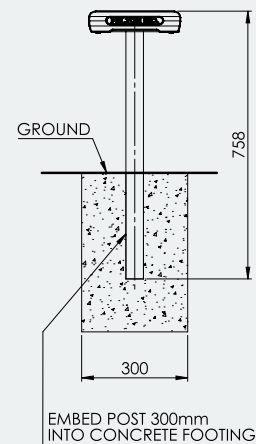

AUSTRALIAN
MADE & OWNED

UP TO 20% MORE
ALUMINIUM

7 YEAR
WARRANTY

BENCHMARK
ENGINEERING

PREMIUM
MATERIALS

Key Features

- Available in 2, 3 and 4 metre lengths – Custom lengths available
- Adjustable height during installation
- Rounded edges for safety and comfort
- Marine-grade anodised finish protects in any weather
- Super sturdy!
- 3 and 4 metre lengths provided with additional centred leg support
- Wall mounting available
- Coloured Safety End Caps available in red, blue, green, purple, yellow and orange

Ideal for

- Sports Clubs
- Schools & Universities
- Council Grounds
- Any Indoor or Outdoor Venue

Specifications

In-Ground Bench Seat 3M

Overall Plan: 250mm W x 758mm H x 3008mm L
(including leg support)

A Division of Felton International Group Pty Ltd
ABN 17 130 687 240