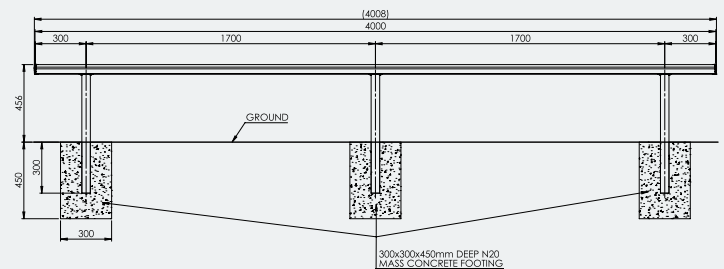

AUSTRALIAN
MADE & OWNED

UP TO 20% MORE
ALUMINIUM

7
YEAR
WARRANTY

BENCHMARK
ENGINEERING

PREMIUM
MATERIALS

Key Features

- Available in 2, 3 and 4 metre lengths – Custom lengths available
- Adjustable height during installation
- Rounded edges for safety and comfort
- Marine-grade anodised finish protects in any weather
- Super sturdy!
- 3 and 4 metre lengths provided with additional centred leg support
- Wall mounting available
- Coloured Safety End Caps available in red, blue, green, purple, yellow and orange

Ideal for

- Sports Clubs
- Schools & Universities
- Council Grounds
- Any Indoor or Outdoor Venue

Specifications

In-Ground Bench Seat 4M

Overall Plan: 250mm W x 758mm H x 4008mm L
(including leg support)

A Division of Felton International Group Pty Ltd
ABN 17 130 687 240