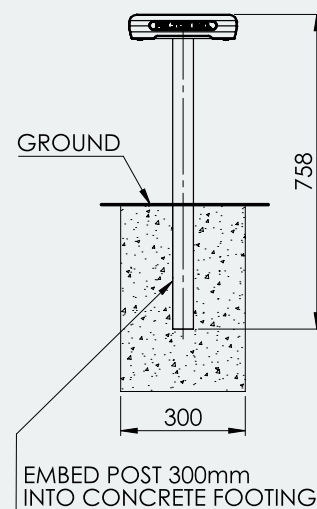

AUSTRALIAN
MADE & OWNED

UP TO 20% MORE
ALUMINIUM

7
YEAR
WARRANTY

BENCHMARK
ENGINEERING

PREMIUM
MATERIALS

Key Features

- Available in 2, 3 and 4 metre lengths – Custom lengths available
- Adjustable height during installation
- Rounded edges for safety and comfort
- Marine-grade anodised finish protects in any weather
- Super sturdy!
- 3 and 4 metre lengths provided with additional centred leg support
- Wall mounting available
- Coloured Safety End Caps available in red, blue, green, purple, yellow and orange

Ideal for

- Sports Clubs
- Schools & Universities
- Council Grounds
- Any Indoor or Outdoor Venue

Specifications

In-Ground Bench Seat 4M

Overall Plan: 250mm W x 758mm H x 4008mm L
(including leg support)

A Division of Felton International Group Pty Ltd
ABN 17 130 687 240