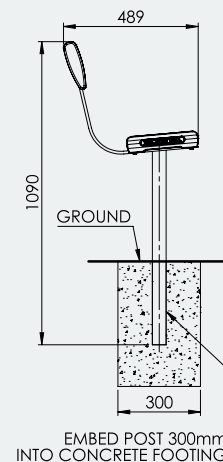

#### Key Features

- Available in 2, 3 and 4 metre lengths – Custom lengths available
- Adjustable height during installation
- Rounded edges for safety and comfort
- Marine-grade anodised finish protects in any weather
- Super sturdy!
- 3 and 4 metre lengths provided with additional centred leg support
- Wall mounting available
- Coloured Safety End Caps available in red, blue, green, purple, yellow and orange

#### Specifications

In-Ground Bench Seat With Backrest 4M

**Overall Plan:** 489mm W x 1090mm H x 4008mm L

**Seat Height:** 790mm

A Division of Felton International Group Pty Ltd  
ABN 17 130 687 240