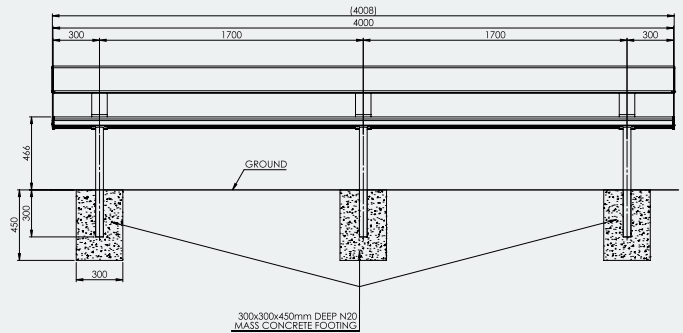

#### Specifications

In-Ground Bench Seat With Backrest 4M

**Overall Plan:** 489mm W x 1090mm H x 4008mm L

**Seat Height:** 790mm

A Division of Felton International Group Pty Ltd  
ABN 17 130 687 240