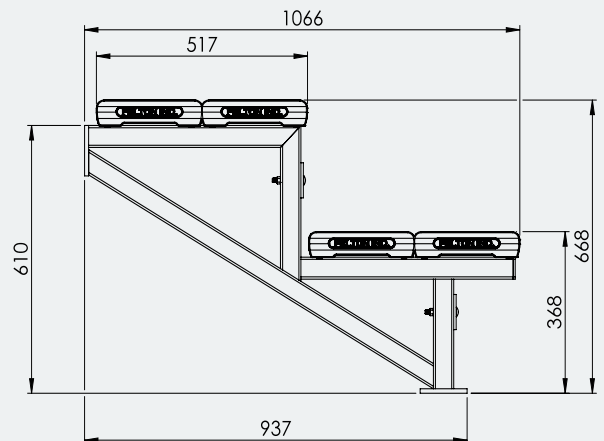

#### Specifications

2 Tier 2M Wall Mounted Spectator Seating

**Overall Plan:** 2009mm L x 1066mm D x 668mm H  
(2nd Tier)

A Division of Felton International Group Pty Ltd  
ABN 17 130 687 240