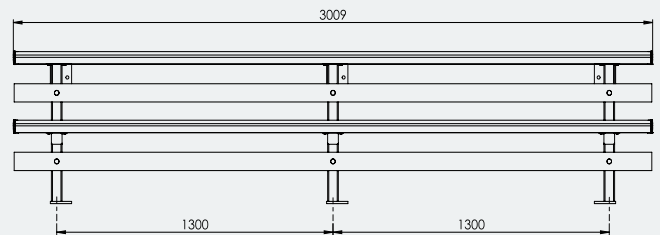

Ideal for

- Sports Clubs
- Schools & Universities
- Council Grounds
- Any Outdoor Venue

Specifications

2Tier 3M Wall Mounted Spectator Seating

Overall Plan: 3009mm L x 1066mm D x 668mm H
(2nd Tier)

A Division of Felton International Group Pty Ltd
ABN 17 130 687 240