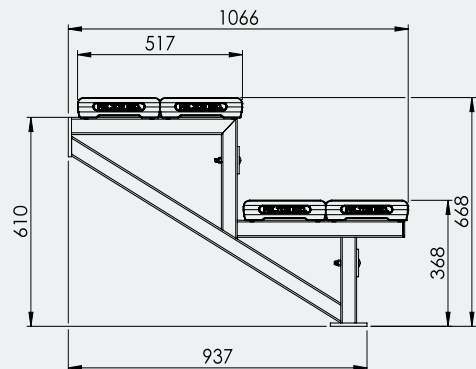

Ideal for

- Sports Clubs
- Schools & Universities
- Council Grounds
- Any Outdoor Venue

Specifications

2Tier 3M Wall Mounted Spectator Seating

Overall Plan: 3009mm L x 1066mm D x 668mm H
(2nd Tier)

A Division of Felton International Group Pty Ltd
ABN 17 130 687 240