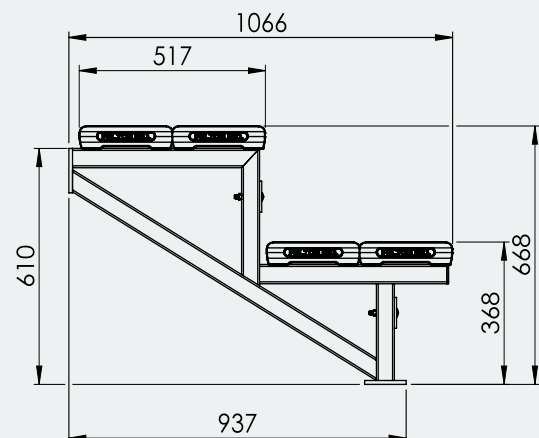

Ideal for

- Sports Clubs
- Schools & Universities
- Council Grounds
- Any Outdoor Venue

Specifications

2 Tier 4M Wall Mounted Spectator Seating

Overall Plan: 4009mm L x 1066mm D x 668mm H
(2nd Tier)

A Division of Felton International Group Pty Ltd
ABN 17 130 687 240