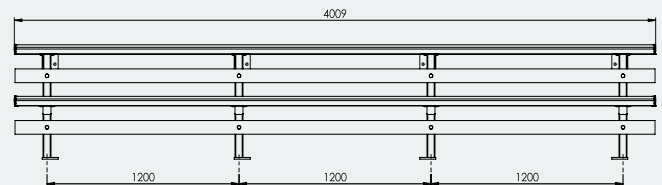

Ideal for

- Sports Clubs
- Schools & Universities
- Council Grounds
- Any Outdoor Venue

Specifications

2 Tier 4M Wall Mounted Spectator Seating

Overall Plan: 4009mm L x 1066mm D x 668mm H
(2nd Tier)

A Division of Felton International Group Pty Ltd
ABN 17 130 687 240