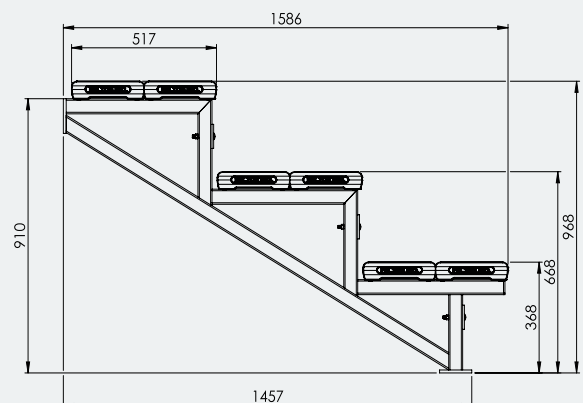

Ideal for

- Sports Clubs
- Schools & Universities
- Council Grounds
- Any Outdoor Venue

Specifications

3 Tier 2M Wall Mounted Spectator Seating

Overall Plan: 2009mm L x 1586mm D x 968mm H
(3rd Tier)

A Division of Felton International Group Pty Ltd
ABN 17 130 687 240