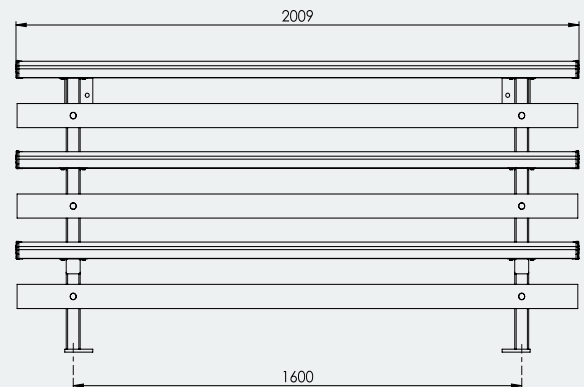

Key Features

- 2 Tier Seats 10-12 people
- 3 Tier Seats 14-16 people
- New and improved design
- Built for seaside conditions
- Strength, durability and attractive appearance
- Coloured Safety End Caps with every order. 6 exciting colours to choose from red, blue, green, purple, yellow and orange

Ideal for

- Sports Clubs
- Schools & Universities
- Council Grounds
- Any Outdoor Venue

Specifications

3 Tier 2M Wall Mounted Spectator Seating

Overall Plan: 2009mm L x 1586mm D x 968mm H
(3rd Tier)

A Division of Felton International Group Pty Ltd
ABN 17 130 687 240