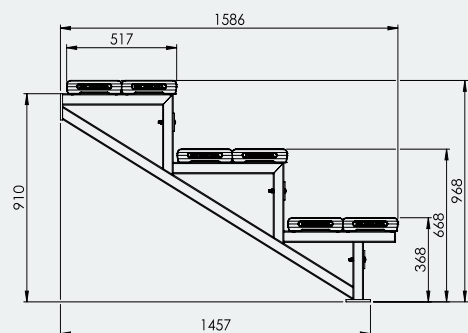

Ideal for

- Sports Clubs
- Schools & Universities
- Council Grounds
- Any Outdoor Venue

Specifications

3 Tier 3M Wall Mounted Spectator Seating

Overall Plan: 3009mm L x 1586mm D x 968mm H
(3rd Tier)

A Division of Felton International Group Pty Ltd
ABN 17 130 687 240