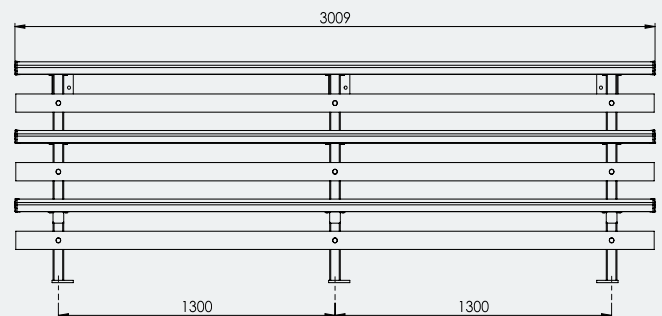

Key Features

- 2 Tier Seats 10-12 people
- 3 Tier Seats 14-16 people
- New and improved design
- Built for seaside conditions
- Strength, durability and attractive appearance
- Coloured Safety End Caps with every order. 6 exciting colours to choose from red, blue, green, purple, yellow and orange

Ideal for

- Sports Clubs
- Schools & Universities
- Council Grounds
- Any Outdoor Venue

Specifications

3 Tier 3M Wall Mounted Spectator Seating

Overall Plan: 3009mm L x 1586mm D x 968mm H
(3rd Tier)

A Division of Felton International Group Pty Ltd
ABN 17 130 687 240