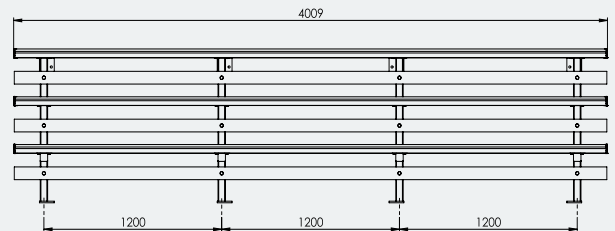

Key Features

- 2 Tier Seats 10-12 people
- 3 Tier Seats 14-16 people
- New and improved design
- Built for seaside conditions
- Strength, durability and attractive appearance
- Coloured Safety End Caps with every order. 6 exciting colours to choose from red, blue, green, purple, yellow and orange

Ideal for

- Sports Clubs
- Schools & Universities
- Council Grounds
- Any Outdoor Venue

Specifications

3 Tier 4M Wall Mounted Spectator Seating

Overall Plan: 4009mm L x 1586mm D x 968mm H
(3rd Tier)

A Division of Felton International Group Pty Ltd
ABN 17 130 687 240