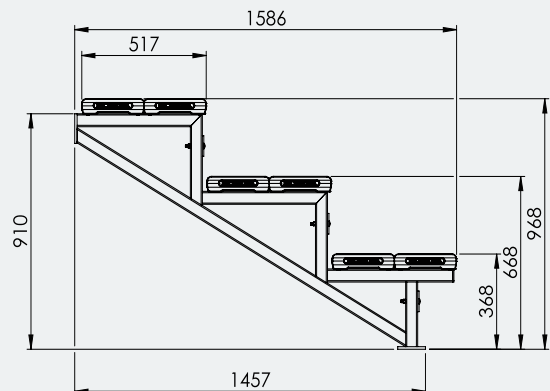

Ideal for

- Sports Clubs
- Schools & Universities
- Council Grounds
- Any Outdoor Venue

Specifications

3 Tier 4M Wall Mounted Spectator Seating

Overall Plan: 4009mm L x 1586mm D x 968mm H
(3rd Tier)

A Division of Felton International Group Pty Ltd
ABN 17 130 687 240