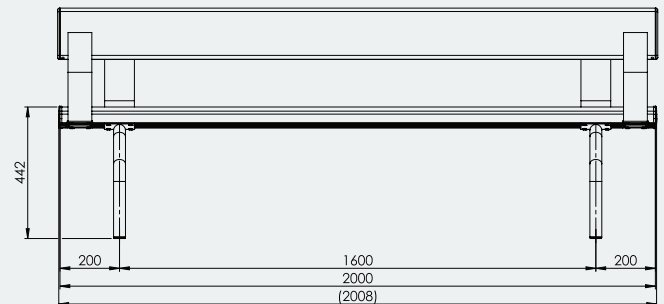

Overall Plan: 2008mm L x 596mm W x 774mm H

Seat: 442mm H x 250mm W

A Division of Felton International Group Pty Ltd
ABN 17 130 687 240