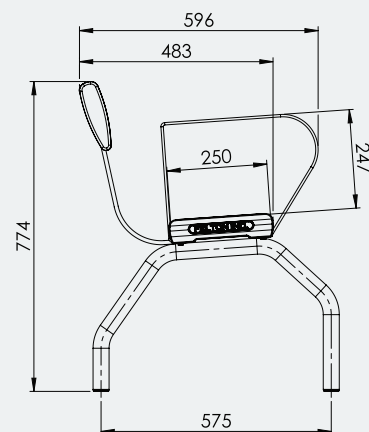

Overall Plan: 2008mm L x 596mm W x 774mm H

Seat: 442mm H x 250mm W

A Division of Felton International Group Pty Ltd
ABN 17 130 687 240