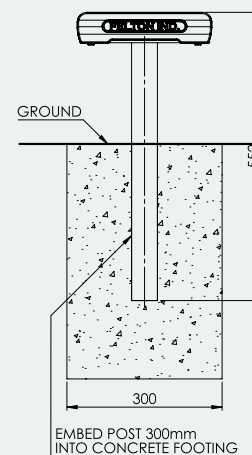

Key Features

- Available in 1, 2 and 3 metre lengths – Custom lengths available
- 3 metre lengths provided with additional centred leg support
- In 2 convenient heights 250mm and 300mm
- Rounded edges for safety and comfort
- Marine-grade anodised finish protects in any weather
- Choice of 6 powder-coated colours: Red, Blue, Green, Yellow, Orange & Purple. Plus Plain Aluminium
- Wall mounting available

Ideal for

- Pre-schools
- Childcare centres
- Kids play areas
- Any outdoor areas

Specifications

Kids In-Ground Bench Seat 1M

Overall Plan: 250mm H x 1000mm L

Seat Height: 250mm

A Division of Felton International Group Pty Ltd
ABN 17 130 687 240