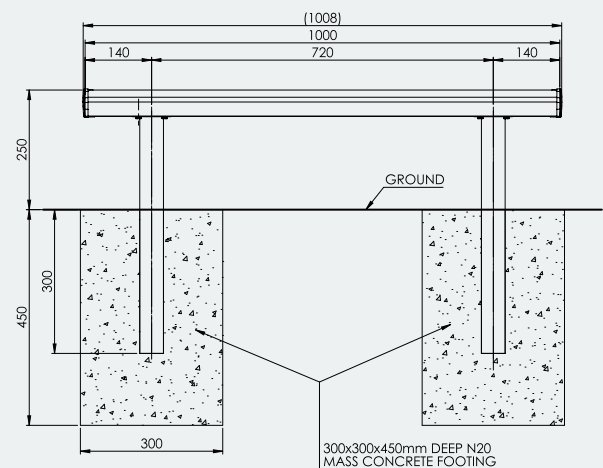

Key Features

- Available in 1, 2 and 3 metre lengths – Custom lengths available
- 3 metre lengths provided with additional centred leg support
- In 2 convenient heights 250mm and 300mm
- Rounded edges for safety and comfort
- Marine-grade anodised finish protects in any weather
- Choice of 6 powder-coated colours: Red, Blue, Green, Yellow, Orange & Purple. Plus Plain Aluminium
- Wall mounting available

Ideal for

- Pre-schools
- Childcare centres
- Kids play areas
- Any outdoor areas

Specifications

Kids In-Ground Bench Seat 1M

Overall Plan: 250mm H x 1000mm L

Seat Height: 250mm

A Division of Felton International Group Pty Ltd
ABN 17 130 687 240