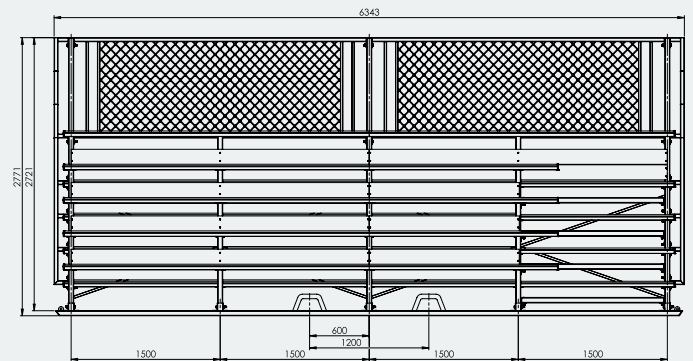

Key Features

- Double plank foot wells
- Comfortably seats 55 people
- Highly portable with new towable sled base and fork tine access
- Fully enclosed between tiers for user safety
- Full mesh safety surround
- Designated access walkway

Ideal for

- Sports Clubs
- Schools & Universities
- Council Grounds
- Any Outdoor Venue

Specifications

6M Elite Portable Grandstand

Overall Plan: 2771mm H x 2976mm D x 6343mm L

A Division of Felton International Group Pty Ltd
ABN 17 130 687 240