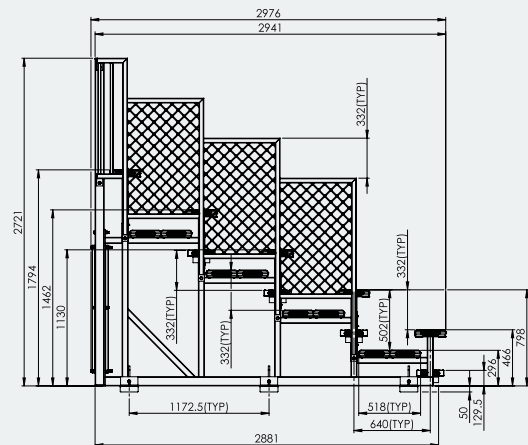

Key Features

- Double plank foot wells
- Comfortably seats 55 people
- Highly portable with new towable sled base and fork tine access
- Fully enclosed between tiers for user safety
- Full mesh safety surround
- Designated access walkway

Ideal for

- Sports Clubs
- Schools & Universities
- Council Grounds
- Any Outdoor Venue

Specifications

6M Elite Portable Grandstand

Overall Plan: 2771mm H x 2976mm D x 6343mm L

A Division of Felton International Group Pty Ltd
ABN 17 130 687 240