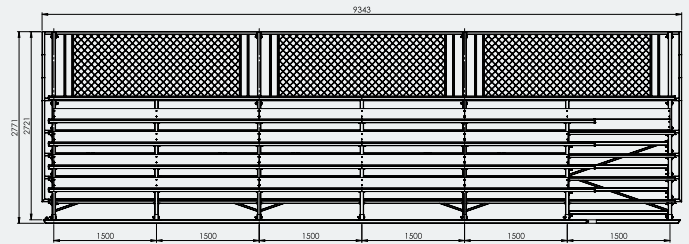

Key Features

- 100% aluminium construction
- Comfortably seats 55 people
- Highly portable with new towable sled base and fork tine access
- Fully enclosed between tiers for user safety
- Full mesh safety surround
- Designated access walkway
- Double plank foot wells

Ideal for

- Sports Clubs
- Schools & Universities
- Council Grounds
- Any Outdoor Venue

Specifications

9M Elite Portable Grandstand

Overall Plan: 2771mm H x 2976mm D x 9343mm L

A Division of Felton International Group Pty Ltd
ABN 17 130 687 240