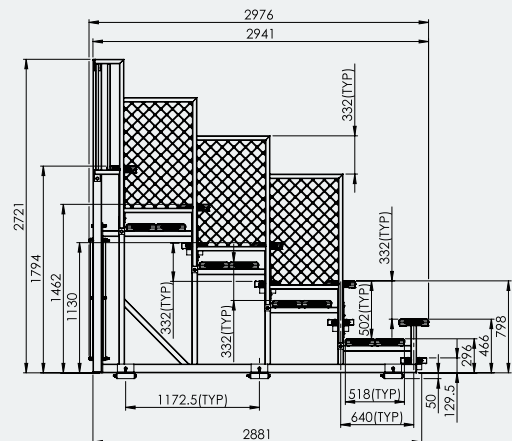

Ideal for

- Sports Clubs
- Schools & Universities
- Council Grounds
- Any Outdoor Venue

Specifications

9M Elite Portable Grandstand

Overall Plan: 2771mm H x 2976mm D x 9343mm L

A Division of Felton International Group Pty Ltd
ABN 17 130 687 240