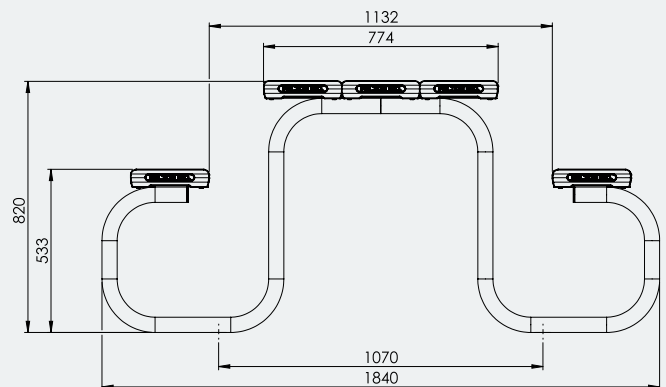

Ideal for

- Parks
- Schools
- Industry Areas
- Playgrounds

Specifications

Advanced Park Setting

Overall Plan: 1808mm L x 1840mm W x 820mm L

Table Top: 1808mm L x 774mm W x 820mm H

Seat Height: 533mm

A Division of Felton International Group Pty Ltd
ABN 17 130 687 240