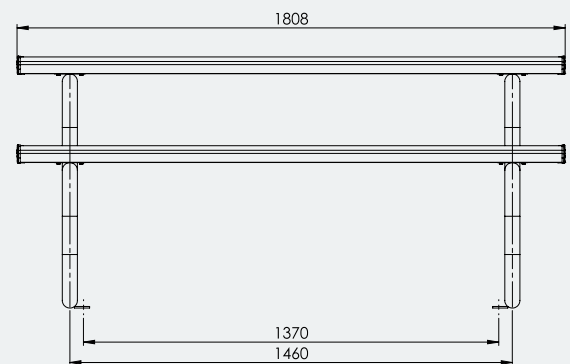

Ideal for

- Parks
- Schools
- Industry Areas
- Playgrounds

Specifications

Advanced Park Setting

Overall Plan: 1808mm L x 1840mm W x 820mm L

Table Top: 1808mm L x 774mm W x 820mm H

Seat Height: 533mm

A Division of Felton International Group Pty Ltd
ABN 17 130 687 240