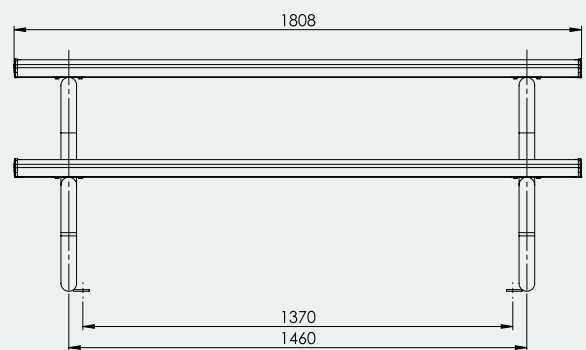

Ideal for

- Parks
- Schools
- Commercial Areas
- Playgrounds

Specifications

Park Setting

Overall Plan: 1808mm L x 1840mm W x 730mm H

Table Top: 1808mm L x 774mm W x 730mm H

Seat Height: 418mm

A Division of Felton International Group Pty Ltd
ABN 17 130 687 240