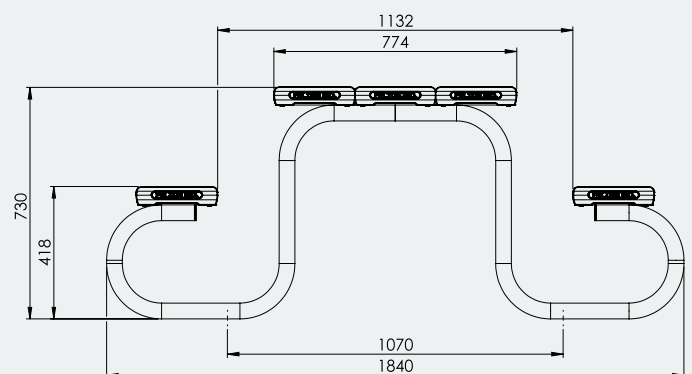

Ideal for

- Parks
- Schools
- Commercial Areas
- Playgrounds

Specifications

Park Setting

Overall Plan: 1808mm L x 1840mm W x 730mm H

Table Top: 1808mm L x 774mm W x 730mm H

Seat Height: 418mm

A Division of Felton International Group Pty Ltd
ABN 17 130 687 240