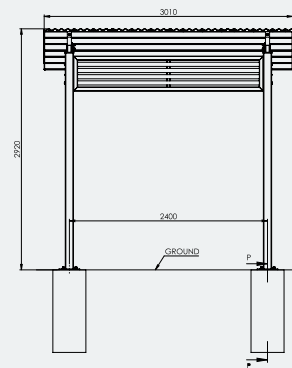

Key Features

- 3mtr x 3mtr Aluminium Skillion Shelter
- Full Aluminium Frame Construction
- 7.6 Degree Skillion Roof Design
- Aluminium strip Louvre Screen included on 1 x 3mtr side as standard
- Engineered for Region C Terrain Category 2.5
- Bolt Down Footing Design Only
- Colorbond® Iron Roofing Material – Deep Ocean Standard with Alternative Colour Options Available
- Dulux Powder Coating Colour Range Available

Ideal for

- Parks
- Schools
- Commercial Areas
- Any Outdoor Areas

Specifications

3x3 Aluminium Skillion Shelter

Overall Plan: 3021mm L x 3073mm W x 2920mm H (highest point)

A Division of Felton International Group Pty Ltd
ABN 17 130 687 240