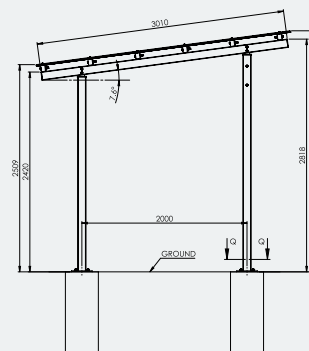

Key Features

- 3mtr x 3mtr Aluminium Skillion Shelter
- Full Aluminium Frame Construction
- 7.6 Degree Skillion Roof Design
- Aluminium strip Louvre Screen included on 1 x 3mtr side as standard
- Engineered for Region C Terrain Category 2.5
- Bolt Down Footing Design Only
- Colorbond® Iron Roofing Material – Deep Ocean Standard with Alternative Colour Options Available
- Dulux Powder Coating Colour Range Available

Ideal for

- Parks
- Schools
- Commercial Areas
- Any Outdoor Areas

Specifications

3x3 Aluminium Skillion Shelter

Overall Plan: 3021mm L x 3073mm W x 2920mm H (highest point)

A Division of Felton International Group Pty Ltd
ABN 17 130 687 240