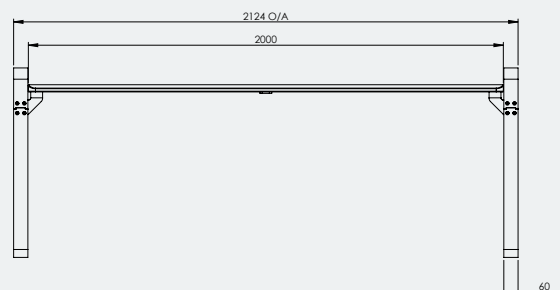

Ideal for

- Parks
- Schools
- Hotel and resorts
- Any Outdoor Areas

Specifications

Ribbon Bench Seat

Dimensions of Table Top: 680mm W x 2125mm L x 720mm H

Dimensions of seat: 450mm D x 2125mm L x 520mm H

A Division of Felton International Group Pty Ltd
ABN 17 130 687 240