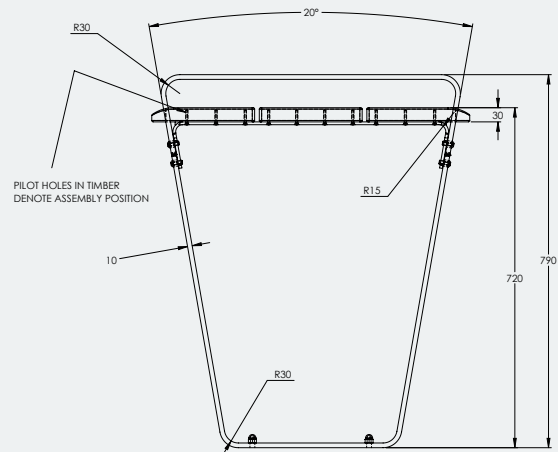

Ideal for

- Parks
- Schools
- Hotel and resorts
- Any Outdoor Areas

Specifications

Ribbon Bench Seat

Dimensions of Table Top: 680mm W x 2125mm L x 720mm H

Dimensions of seat: 450mm D x 2125mm L x 520mm H

A Division of Felton International Group Pty Ltd
ABN 17 130 687 240