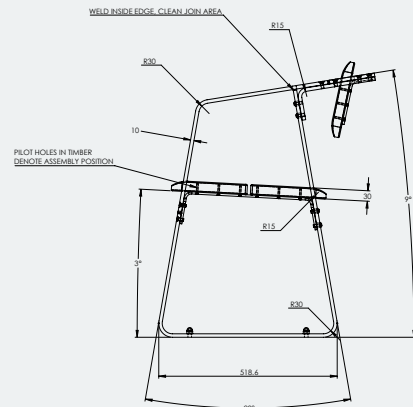

#### Specifications

Ribbon Bench Seat with Backrest

**Overall Plan:** 630mm D x 2125mm W x 790mm H

**Seat Height:** 790mm

A Division of Felton International Group Pty Ltd  
ABN 17 130 687 240