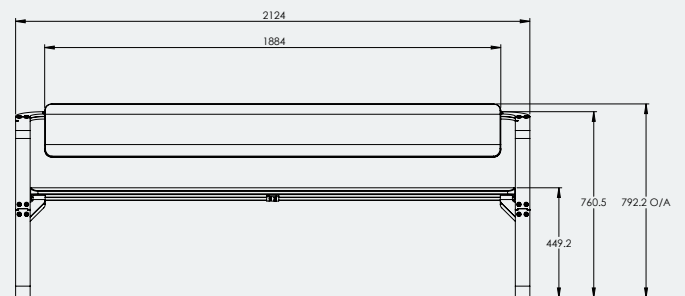

#### Specifications

Ribbon Bench Seat with Backrest

**Overall Plan:** 630mm D x 2125mm W x 790mm H

**Seat Height:** 790mm

A Division of Felton International Group Pty Ltd  
ABN 17 130 687 240