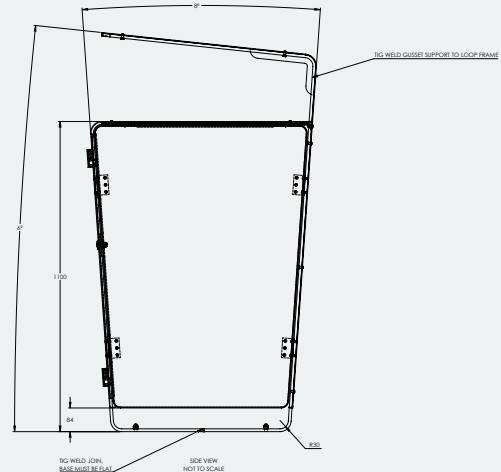

#### Specifications

Ribbon Bin Enclosure - 240L

**Overall Plan:** 810mm D x 760mm W x 1415mm H

**Bin Height:** 1415mm

A Division of Felton International Group Pty Ltd  
ABN 17 130 687 240