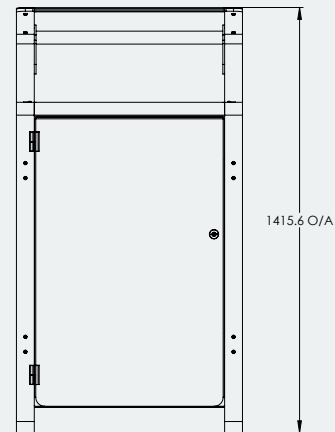

#### Specifications

Ribbon Bin Enclosure - 240L

**Overall Plan:** 810mm D x 760mm W x 1415mm H

**Bin Height:** 1415mm

A Division of Felton International Group Pty Ltd  
ABN 17 130 687 240