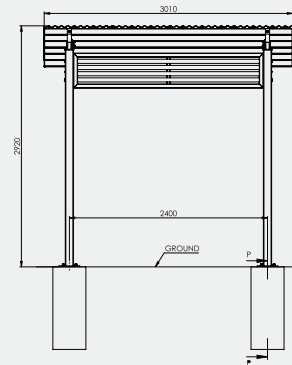

#### Specifications

3x3 Aluminium Skillion Shelter

**Overall Plan:** 3021mm L x 3073mm W x 2920mm H (highest point)

A Division of Felton International Group Pty Ltd  
ABN 17 130 687 240