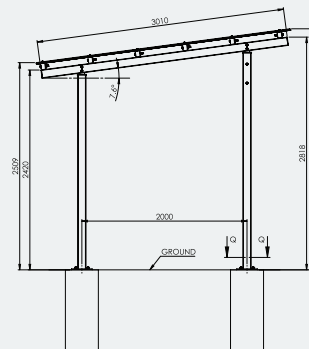

#### Specifications

3x3 Aluminium Skillion Shelter

**Overall Plan:** 3021mm L x 3073mm W x 2920mm H (highest point)

A Division of Felton International Group Pty Ltd  
ABN 17 130 687 240