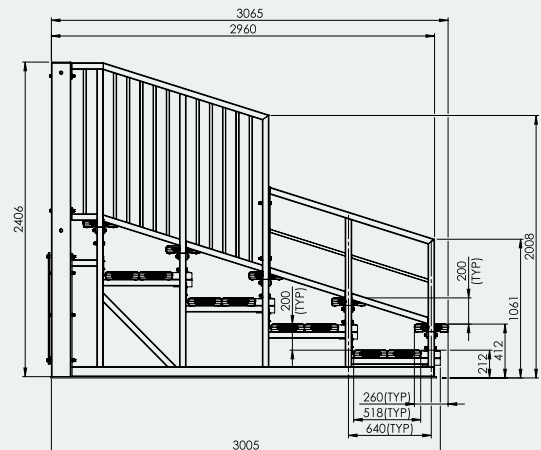

GRANDSTANDS

6M Deluxe Grandstand

Code: FEL6DG

5 Tier x 6m Deluxe Grandstand

Key Features

- Seats 50 – 60 people
- Optional walkway aisles for easy access
- Safe and sound – vertical safety railing & extra wide footrests
- Fully aluminium construction – will not rust
- All units can be customised in 1.5m increments
- Coloured Safety End Caps available in red, blue, green, purple, yellow and orange

Ideal for

- Sports Clubs
- Schools & Universities
- Council Grounds
- Any Outdoor Venue

Specifications

6M Deluxe Grandstand

Overall Plan: 6158mm L x 3065mm D x 2416mm H
(top of railing)

A Division of Felton International Group Pty Ltd
ABN 17 130 687 240