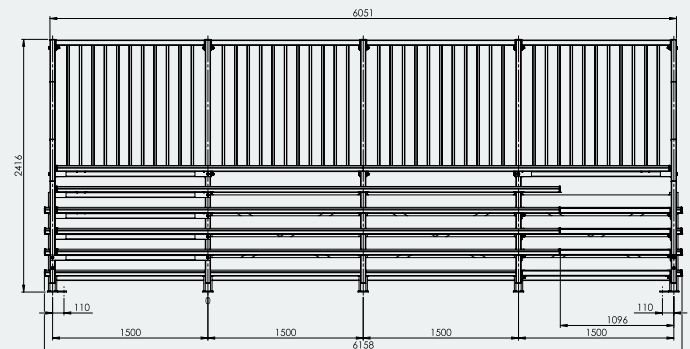

GRANDSTANDS

6M Deluxe Grandstand

Code: FEL6DG

5 Tier x 6m Deluxe Grandstand

Key Features

- Seats 50 – 60 people
- Optional walkway aisles for easy access
- Safe and sound – vertical safety railing & extra wide footrests
- Fully aluminium construction – will not rust
- All units can be customised in 1.5m increments
- Coloured Safety End Caps available in red, blue, green, purple, yellow and orange

Ideal for

- Sports Clubs
- Schools & Universities
- Council Grounds
- Any Outdoor Venue

Specifications

6M Deluxe Grandstand

Overall Plan: 6158mm L x 3065mm D x 2416mm H
(top of railing)

A Division of Felton International Group Pty Ltd
ABN 17 130 687 240