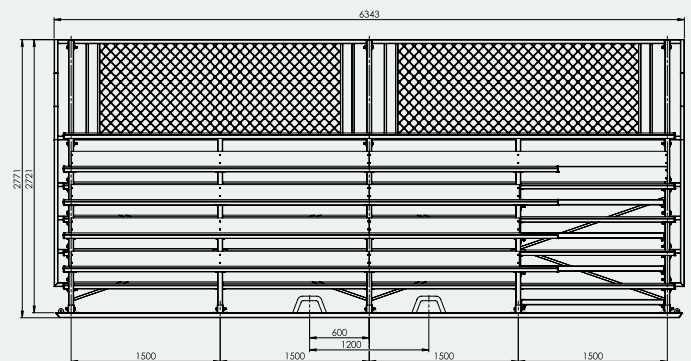

Key Features

- Double plank foot wells
- Comfortably seats 55 people
- Highly portable with new towable sled base and fork tine access
- Fully enclosed between tiers for user safety
- Full mesh safety surround
- Designated access walkway

Ideal for

- Sports Clubs
- Schools & Universities
- Council Grounds
- Any Outdoor Venue

Specifications

6M Elite Portable Grandstand

Overall Plan: 2771mm H x 2976mm D x 6343mm L

A Division of Felton International Group Pty Ltd
ABN 17 130 687 240