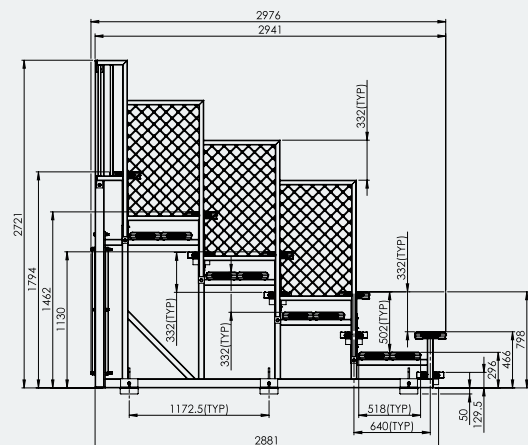

Key Features

- Double plank foot wells
- Comfortably seats 55 people
- Highly portable with new towable sled base and fork tine access
- Fully enclosed between tiers for user safety
- Full mesh safety surround
- Designated access walkway

Ideal for

- Sports Clubs
- Schools & Universities
- Council Grounds
- Any Outdoor Venue

Specifications

6M Elite Portable Grandstand

Overall Plan: 2771mm H x 2976mm D x 6343mm L

A Division of Felton International Group Pty Ltd
ABN 17 130 687 240