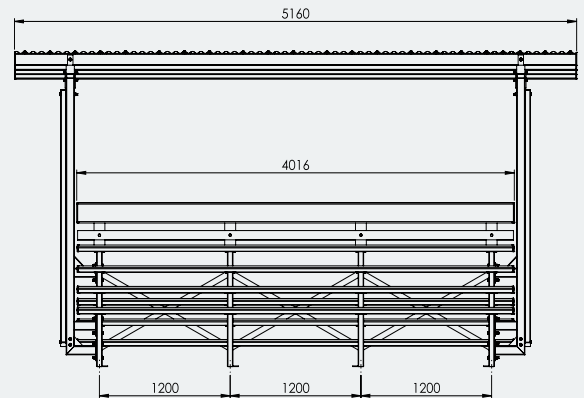

GRANDSTANDS

Sunsafe Grandstand

Code: SELG4T4R

We have raised the roof with this exciting product innovation following the overwhelming popularity of the Select Grandstand.

Key Features

- Seats up to 40 people
- Structurally engineered all-in-one roof
- Footrests & backrests with extra safety support bar
- Built to last durable fabricated aluminium frame
- Cyclone Rated Category C

Ideal for

- Sports Clubs
- Schools & Universities
- Council Grounds
- Any Outdoor Venue

Specifications

Sunsafe Grandstand

Overall Plan: 5160mm L x 2499mm H x 3552mm D

A Division of Felton International Group Pty Ltd
ABN 17 130 687 240