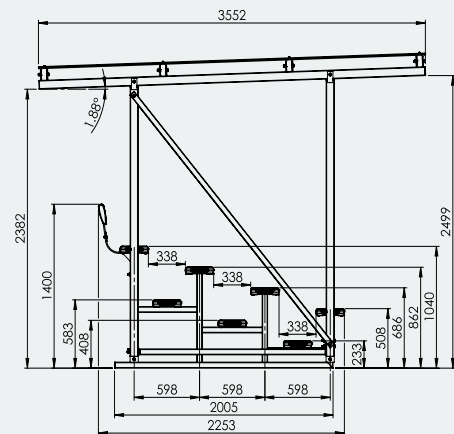

GRANDSTANDS

Sunsafe Grandstand

Code: SELG4T4R

We have raised the roof with this exciting product innovation following the overwhelming popularity of the Select Grandstand.

Key Features

- Seats up to 40 people
- Structurally engineered all-in-one roof
- Footrests & backrests with extra safety support bar
- Built to last durable fabricated aluminium frame
- Cyclone Rated Category C

Ideal for

- Sports Clubs
- Schools & Universities
- Council Grounds
- Any Outdoor Venue

Specifications

Sunsafe Grandstand

Overall Plan: 5160mm L x 2499mm H x 3552mm D

A Division of Felton International Group Pty Ltd
ABN 17 130 687 240