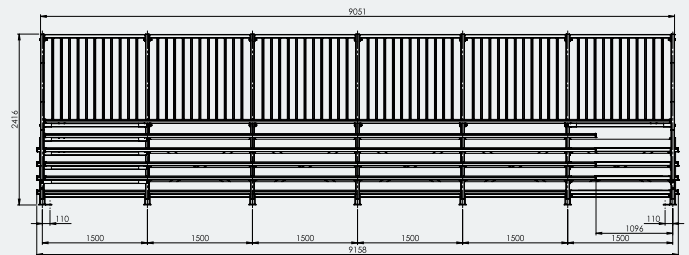

PREMIUM
MATERIALS

Key Features

- Seats 90-100 people
- Optional central walkway aisle and handrails
- Safe and sound – vertical safety railing & extra wide footrests
- Fully aluminium construction – will not rust
- Coloured Safety End Caps available in red, blue, green, purple, yellow and orange

Ideal for

- Sports Clubs
- Schools & Universities
- Council Grounds
- Any Outdoor Venue

Specifications

9M Deluxe Grandstand

Overall Plan: 9158mm L x 3005mm D x 2416mm H
(top of railing)

A Division of Felton International Group Pty Ltd
ABN 17 130 687 240