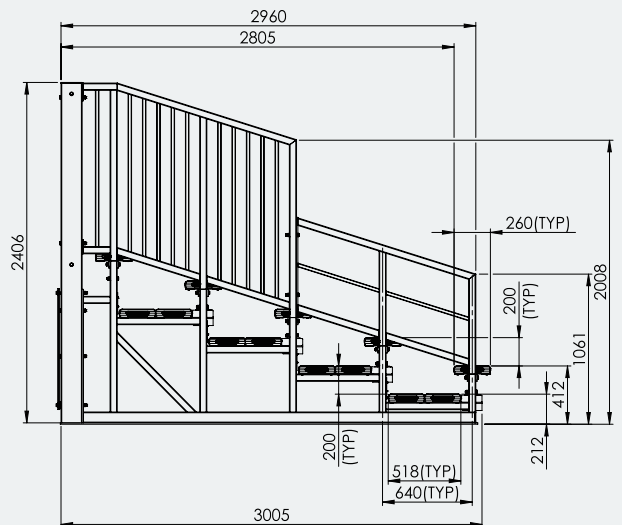

PREMIUM
MATERIALS

Key Features

- Seats 90-100 people
- Optional central walkway aisle and handrails
- Safe and sound – vertical safety railing & extra wide footrests
- Fully aluminium construction – will not rust
- Coloured Safety End Caps available in red, blue, green, purple, yellow and orange

Ideal for

- Sports Clubs
- Schools & Universities
- Council Grounds
- Any Outdoor Venue

Specifications

9M Deluxe Grandstand

Overall Plan: 9158mm L x 3005mm D x 2416mm H
(top of railing)

A Division of Felton International Group Pty Ltd
ABN 17 130 687 240