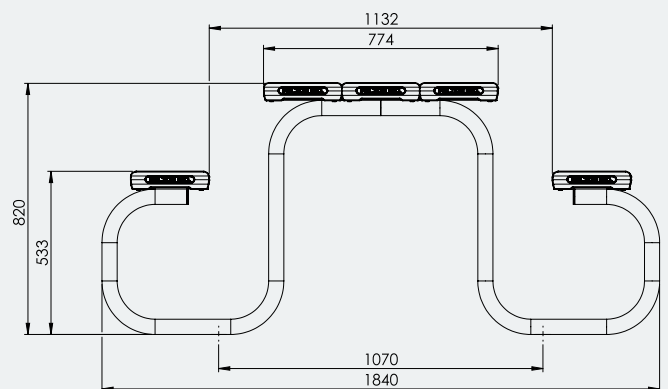

Ideal for

- Parks
- Schools
- Industry Areas
- Playgrounds

Specifications

Advanced Park Setting

Overall Plan: 1808mm L x 1840mm W x 820mm L

Table Top: 1808mm L x 774mm W x 820mm H

Seat Height: 533mm

A Division of Felton International Group Pty Ltd
ABN 17 130 687 240