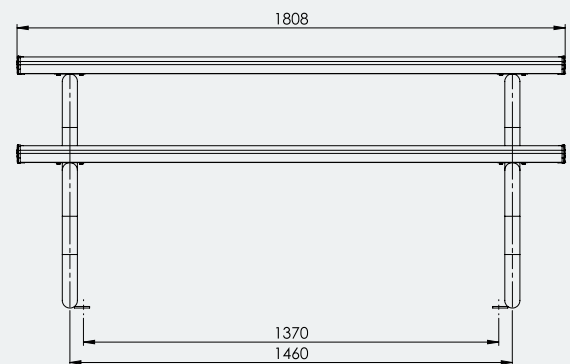

Ideal for

- Parks
- Schools
- Industry Areas
- Playgrounds

Specifications

Advanced Park Setting

Overall Plan: 1808mm L x 1840mm W x 820mm L

Table Top: 1808mm L x 774mm W x 820mm H

Seat Height: 533mm

A Division of Felton International Group Pty Ltd
ABN 17 130 687 240