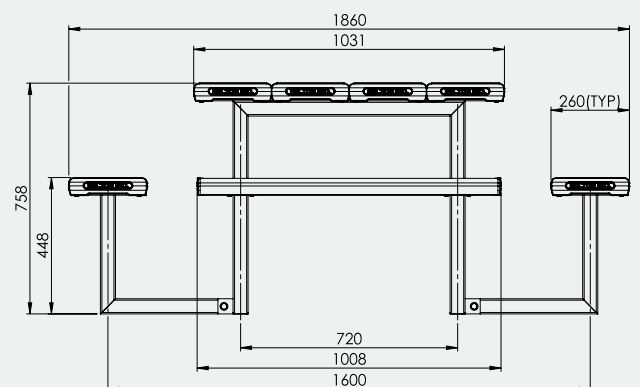

Ideal for

- Parks
- Schools
- Commercial Areas
- Playgrounds

Specifications

Compact Park Setting

Overall Plan: 2020mm L x 1860mm W x 758mm H

Table Top: 1008mm L x 1031mm W x 758mm H

Seat Height: 448mm

A Division of Felton International Group Pty Ltd
ABN 17 130 687 240