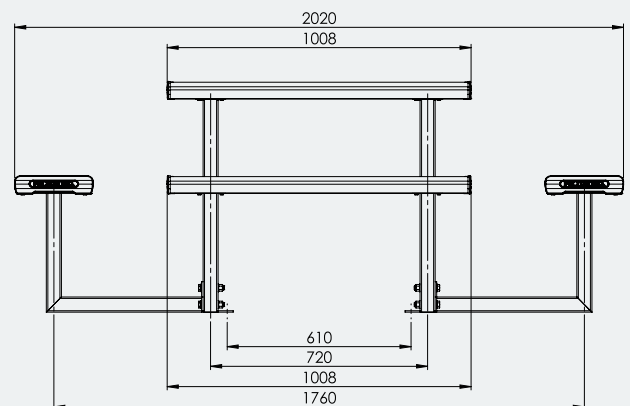

Ideal for

- Parks
- Schools
- Commercial Areas
- Playgrounds

Specifications

Compact Park Setting

Overall Plan: 2020mm L x 1860mm W x 758mm H

Table Top: 1008mm L x 1031mm W x 758mm H

Seat Height: 448mm

A Division of Felton International Group Pty Ltd
ABN 17 130 687 240