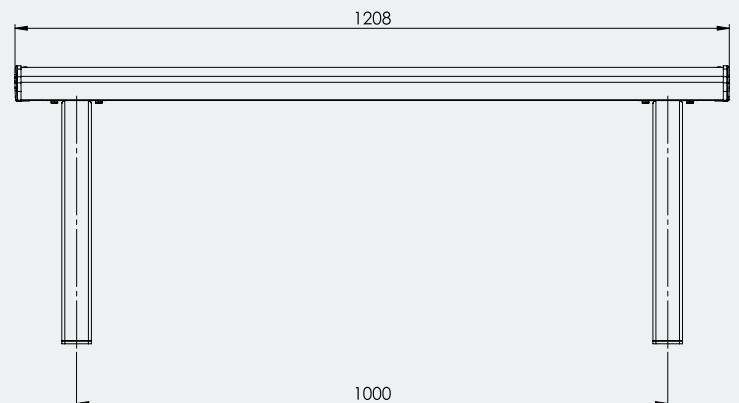

Key Features

- Movable lightweight aluminium
- Free standing with provision to bolt down
- Custom sizes available
- Coloured Safety End Caps available in red, blue, green, purple, yellow and orange

Ideal for

- Gyms
- Change Rooms
- Gardens
- Outdoor Areas

Specifications

Platform Seating

Overall Plan: 1208mm L x 1031mm W x 463mm H

A Division of Felton International Group Pty Ltd
ABN 17 130 687 240