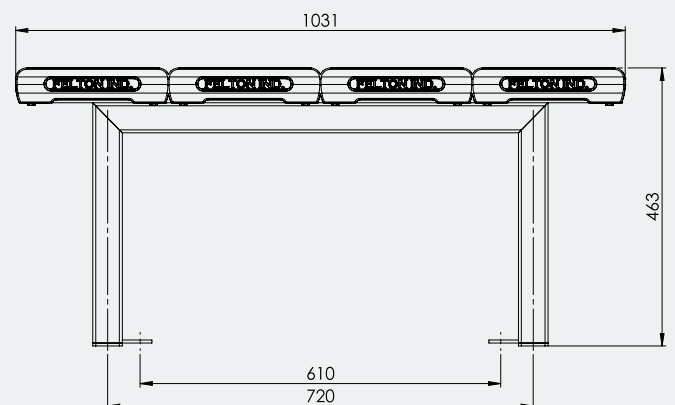

Key Features

- Movable lightweight aluminium
- Free standing with provision to bolt down
- Custom sizes available
- Coloured Safety End Caps available in red, blue, green, purple, yellow and orange

Ideal for

- Gyms
- Change Rooms
- Gardens
- Outdoor Areas

Specifications

Platform Seating

Overall Plan: 1208mm L x 1031mm W x 463mm H

A Division of Felton International Group Pty Ltd
ABN 17 130 687 240