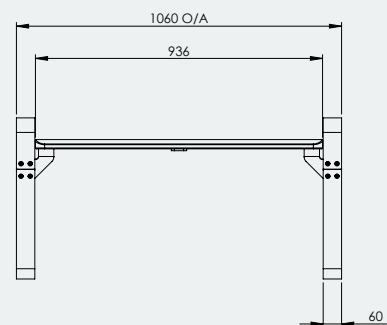

#### Specifications

Ribbon Bench Seat

Dimensions of Table Top: 680mm W x 2125mm L x 720mm H

Dimensions of seat: 450mm D x 2125mm L x 520mm H

Dimensions of shorter seat: 450mm D x 1060mm L x 520mm H

A Division of Felton International Group Pty Ltd  
ABN 17 130 687 240