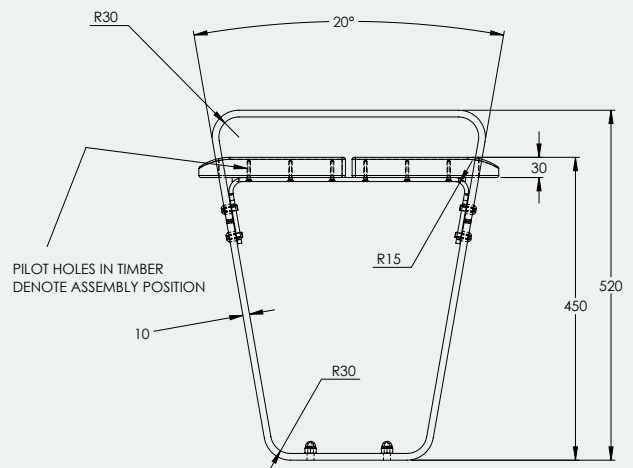

#### Specifications

Ribbon Bench Seat

Dimensions of Table Top: 680mm W x 2125mm L x 720mm H

Dimensions of seat: 450mm D x 2125mm L x 520mm H

Dimensions of shorter seat: 450mm D x 1060mm L x 520mm H

A Division of Felton International Group Pty Ltd  
ABN 17 130 687 240