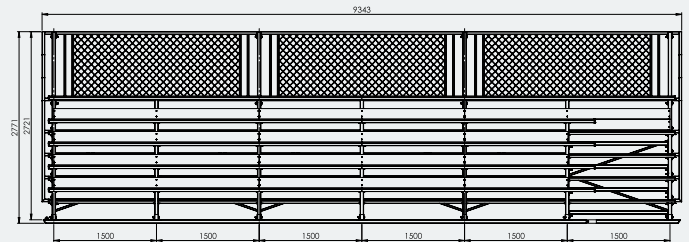

### Key Features

- 100% aluminium construction
- Comfortably seats 90 people
- Highly portable with new towable sled base and fork tine access
- Fully enclosed between tiers for user safety
- Full mesh safety surround
- Designated access walkway
- Double plank foot wells

### Ideal for

- Sports Clubs
- Schools & Universities
- Council Grounds
- Any Outdoor Venue

### Specifications

9M Elite Portable Grandstand

**Overall Plan:** 2771mm H x 2976mm D x 9343mm L

A Division of Felton International Group Pty Ltd  
ABN 17 130 687 240