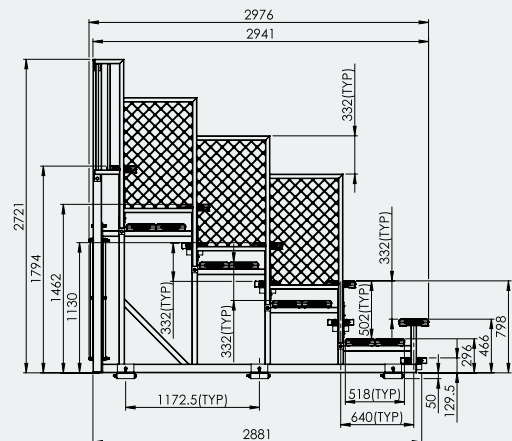

### Specifications

9M Elite Portable Grandstand

**Overall Plan:** 2771mm H x 2976mm D x 9343mm L

A Division of Felton International Group Pty Ltd  
ABN 17 130 687 240