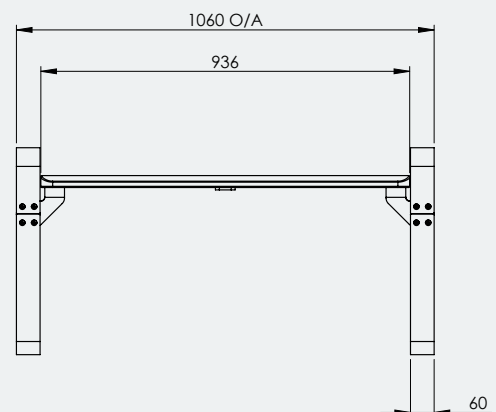

Ideal for

- Parks
- Aged Care
- Hospitals
- Any Outdoor Areas

Specifications

Ribbon Bench Seat

Dimensions of Table Top: 680mm W x 1924mm L x 830mm H

Dimensions of seat: 450mm D x 1924mm L x 520mm H

Dimensions of shorter seat: 450mm D x 1060mm L x 520mm H