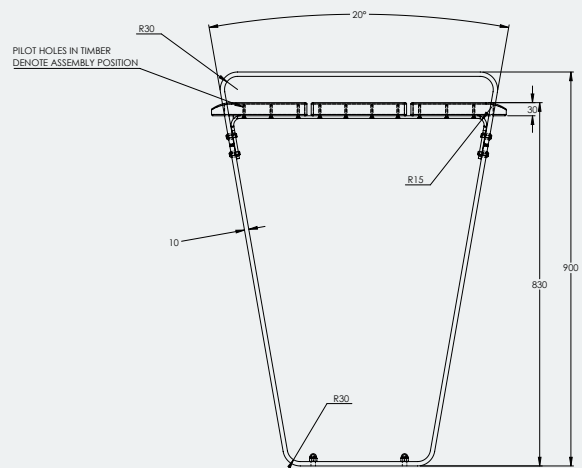

Ideal for

- Parks
- Aged Care
- Hospitals
- Any Outdoor Areas

Specifications

Ribbon Bench Seat

Dimensions of Table Top: 680mm W x 1924mm L x 830mm H

Dimensions of seat: 450mm D x 1924mm L x 520mm H

Dimensions of shorter seat: 450mm D x 1060mm L x 520mm H