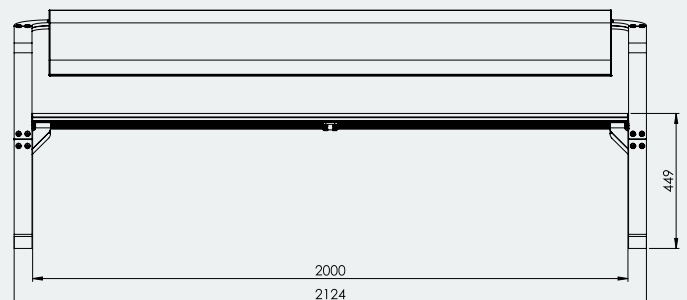

Ideal for

- Schools
- Any Outdoor Areas
- Parks
- Communities

Specifications

Barradam-bang Bench Seat with Backrest

Overall Plan: 630mm D x 2124mm W x 793mm H

Seat Height: 449mm

A Division of Felton International Group Pty Ltd
ABN 17 130 687 240