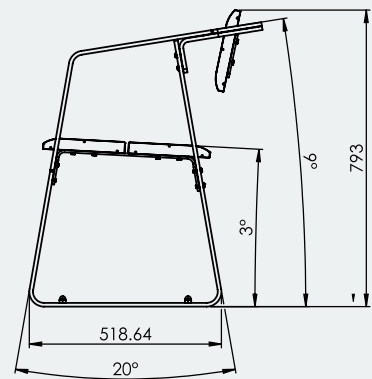

Ideal for

- Schools
- Any Outdoor Areas
- Parks
- Communities

Specifications

Barradam-bang Bench Seat with Backrest

Overall Plan: 630mm D x 2124mm W x 793mm H

Seat Height: 449mm

A Division of Felton International Group Pty Ltd
ABN 17 130 687 240