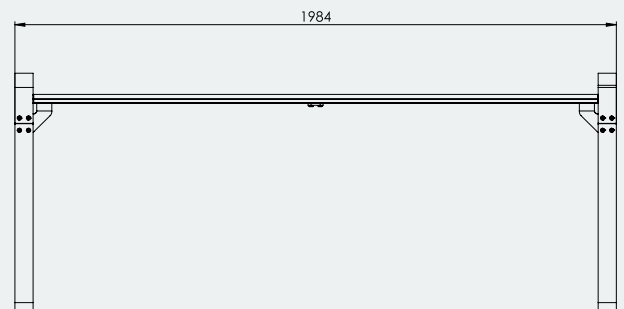

Ideal for

- Schools
- Any Outdoor Areas
- Parks
- Communities

Specifications

Burbang Birrang Outdoor Setting

Dimensions of Table Top: 680mm W x 1984mm L x 790mm H

Dimensions of seat: 450mm W x 1984mm L x 520mm H