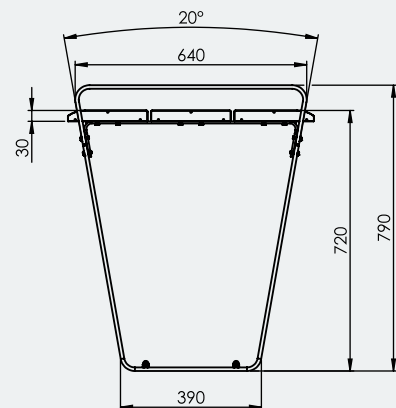

Ideal for

- Schools
- Any Outdoor Areas
- Parks
- Communities

Specifications

Burbang Birrang Outdoor Setting

Dimensions of Table Top: 680mm W x 1984mm L x 790mm H

Dimensions of seat: 450mm W x 1984mm L x 520mm H