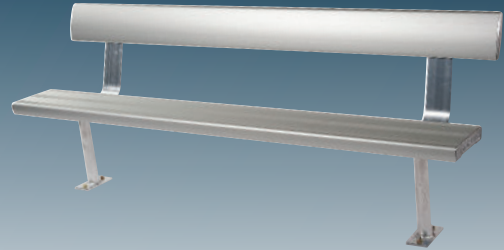

Product Code	Length	Marked Price (Ex. GST)
3 Tier - Bag Rack		
BR23	2 Metre	\$1,220
BR25	3 Metre	\$1,858

10%

OFF DOUBLE PLANK SEATING
when you purchase 5 units or more.

Product Code	Length	Marked Price (Ex. GST)
FELGCR12	2 Metre	\$765
FELGCR13	3 Metre	\$1,149
FELGCR14	4 Metre	\$1,560

10%

OFF ALL BENCHES

when you purchase 5 units or more*

6 Powder coated colours available at an additional cost.

Product Code	Length	Marked Price (Ex. GST)
Above ground seat (pictured)		
FELAG2	2 Metre	\$391
FELAG3	3 Metre	\$553
FELAG4	4 Metre	\$640
In ground seat		
FELIG2	2 Metre	\$358
FELIG3	3 Metre	\$532
FELIG4	4 Metre	\$629