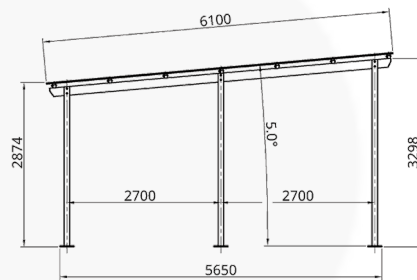

Skillion Shelter

6x6 Meter CODE: SH-SK-0004

The skillion shelter features a 6m Colorbond roof, providing 36m² of shaded coverage. Ideal for parks, schools, and community spaces, it can be installed over new or existing outdoor furniture. Designed to fit comfortably over a range of outdoor tables, chairs, and bench seating.

Certifications:

- Australian Made and designed product.
- Wind Region C - Cyclone Rated
- ISO 14001
- ISO 9001
- ISO 45001
- 7 Year Warranty

Lead Times:

- 4 - 6 Weeks

Features:

- **Increased Shelter Coverage:** Expansive 6m x 6m sheltered footprint, providing ample protection for outdoor seating, dining, and gathering areas.
- **Custom Finish Options:** Supplied APO Grey frame and Ocean Blue roof as a standard with alternative colour options available.
- **Cyclone Rated:** Rated to Cyclone Category C standards for stability and resilience in extreme weather.
- **Low Maintenance:** Full aluminium frame construction, rust-free design.