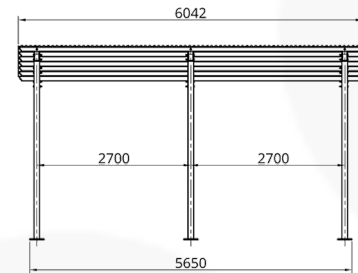

Skillion Shelter

6x6 Meter CODE: SH-SK-0004

The skillion shelter features a 6m Colorbond roof, providing 36m² of shaded coverage. Ideal for parks, schools, and community spaces, it can be installed over new or existing outdoor furniture. Designed to fit comfortably over a range of outdoor tables, chairs, and bench seating.

Certifications:

- Australian Made and designed product.
- Wind Region C - Cyclone Rated
- ISO 14001
- ISO 9001
- ISO 45001
- 7 Year Warranty

Lead Times:

- 4 - 6 Weeks

Features:

- **Increased Shelter Coverage:** Expansive 6m x 6m sheltered footprint, providing ample protection for outdoor seating, dining, and gathering areas.
- **Custom Finish Options:** Supplied APO Grey frame and Ocean Blue roof as a standard with alternative colour options available.
- **Cyclone Rated:** Rated to Cyclone Category C standards for stability and resilience in extreme weather.
- **Low Maintenance:** Full aluminium frame construction, rust-free design.